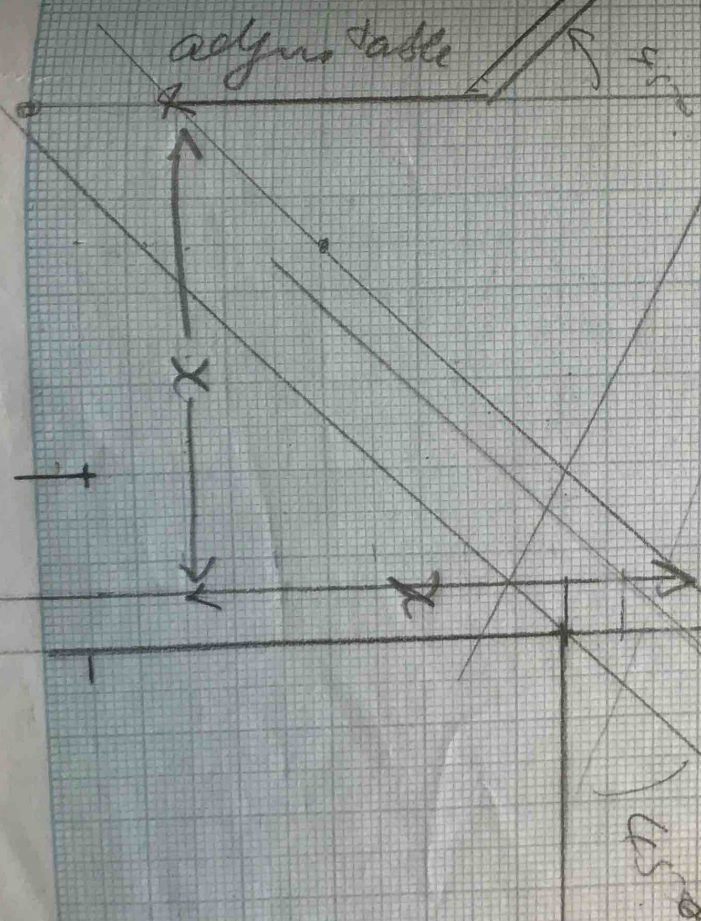

tip's band around 4/10

from 1/20

more depth
5mm wide

4/10