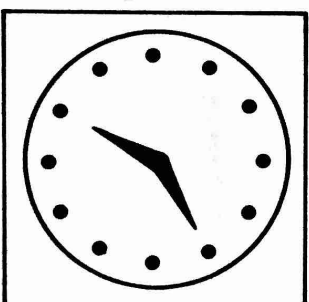

CLOCK  
WITH  
ROTATING  
HAND

TWO-HANDED  
STIMULI

CHOICE  
TIMES

2:00 O'CLOCK

7:00 O'CLOCK

10:00 O'CLOCK

5:00 O'CLOCK