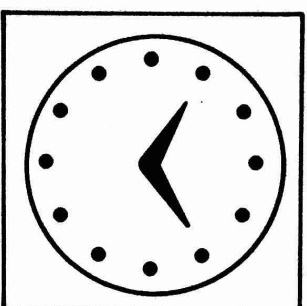

CLOCK  
WITH  
ROTATING  
HAND

TWO-HANDED  
STIMULI

CHOICE  
TIMES

2:00 O'CLOCK

7:00 O'CLOCK

10:00 O'CLOCK

5:00 O'CLOCK