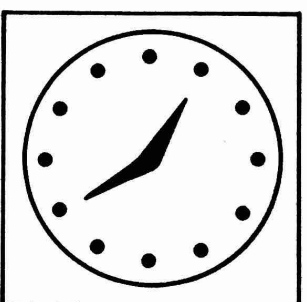

CLOCK  
WITH  
ROTATING  
HAND

TWO-HANDED  
STIMULI

CHOICE  
TIMES

2:00 O'CLOCK

7:00 O'CLOCK

10:00 O'CLOCK

5:00 O'CLOCK