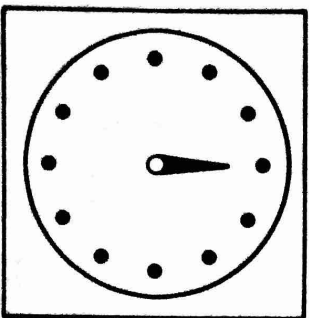

CLOCK  
WITH  
ROTATING  
HAND

TWO-HANDED  
STIMULI

CHOICE  
TIMES

2:00 O'CLOCK

7:00 O'CLOCK

10:00 O'CLOCK

5:00 O'CLOCK