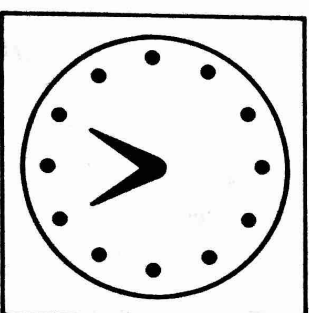

CLOCK  
WITH  
ROTATING  
HAND

TWO-HANDED  
STIMULI

CHOICE  
TIMES

2:00 O'CLOCK

7:00 O'CLOCK

10:00 O'CLOCK

5:00 O'CLOCK