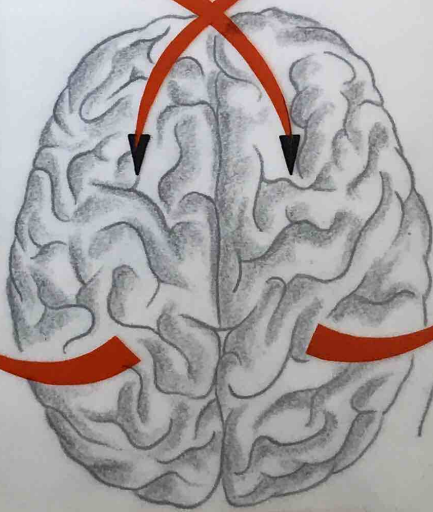

STRIP IN
BLACK
HALF-TONE
@ 86%
OF SIZE

STRIP IN
BLACK
HALF-TONE
@ 112%
OF SIZE

STRIP IN
BLACK
HALF-TONE
@ 112%
OF SIZE

Job No.

769R

2-20

66 2/3 %

Size

133

769R

220

66 2/3 %

BLACK

100%

BLUE

Halftone