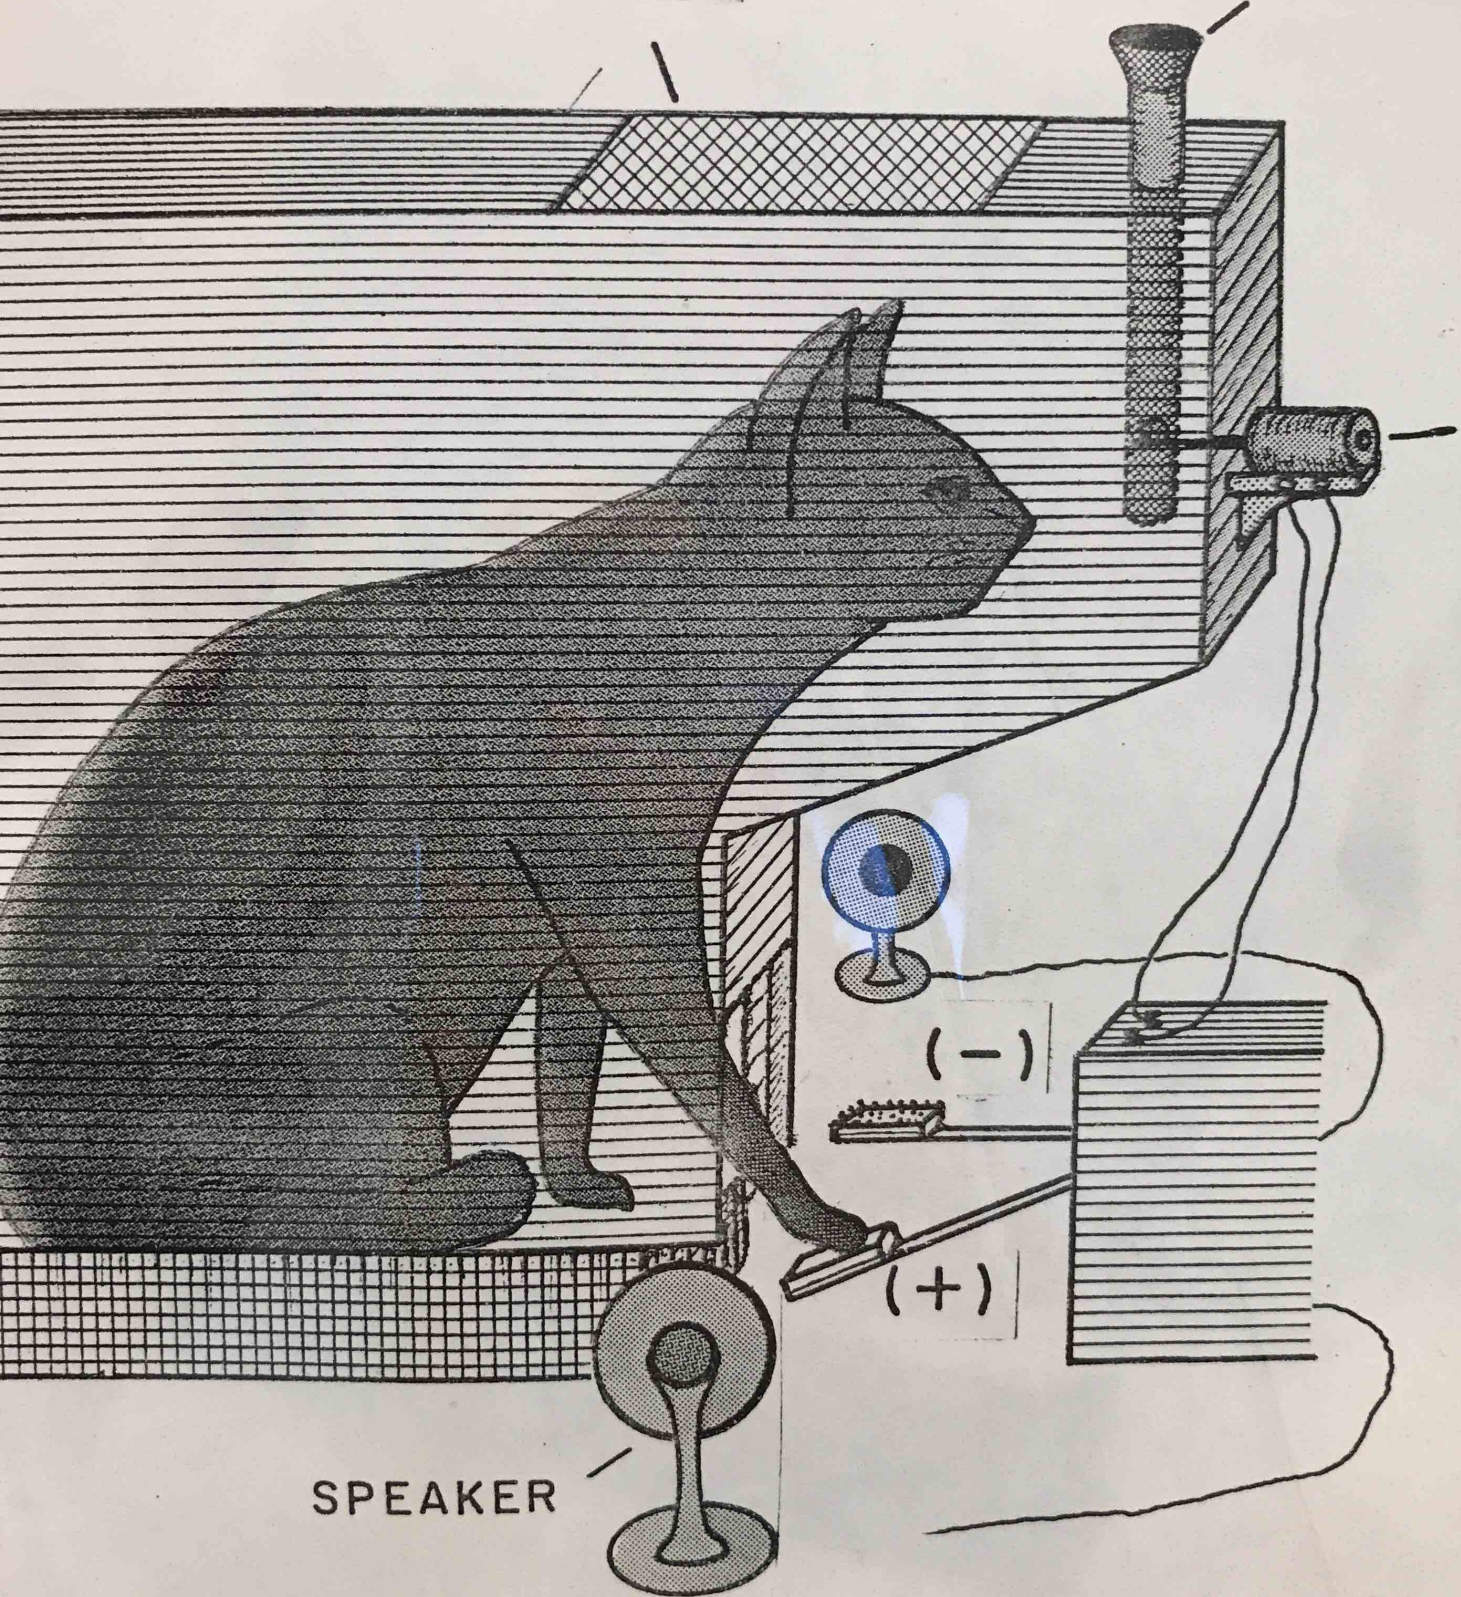

OBSERVATION WINDOW

FOOD CHUTE

SPEAKER